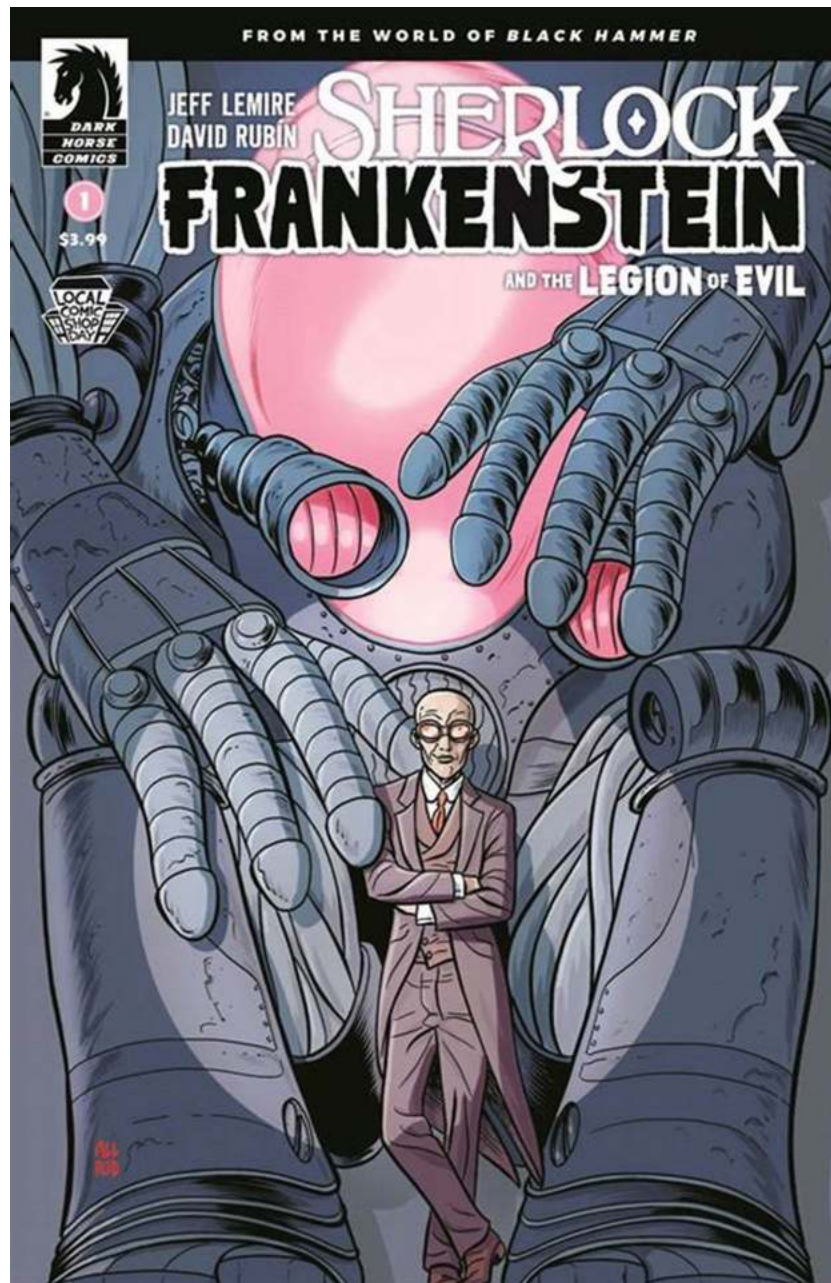

Sherlock Frankenstein The Legion Of Evil: Solving Mysteries Beyond Imagination

Sherlock Holmes has been a timeless fictional detective beloved by many, but what if there was a character who took the art of deduction to a whole new level? Enter Sherlock Frankenstein, a mysterious and enigmatic figure in the comic book series "Black Hammer" created by Jeff Lemire. In this article, we delve into

the intriguing world of Sherlock Frankenstein and his quest to solve mysteries that go beyond imagination.

The Birth of Sherlock Frankenstein

Sherlock Frankenstein is not your typical detective. He is neither a regular human nor a traditional monster. Created by the brilliant mind of Jeff Lemire, Sherlock Frankenstein is a fusion of the detective genius of Sherlock Holmes and the monstrous attributes of Frankenstein's creature. This unique combination results in an extraordinary character with unparalleled abilities to solve even the most perplexing mysteries.

Sherlock Frankenstein & the Legion of Evil: From the World of Black Hammer

by Jeff Lemire (Kindle & comiXology)

★★★★☆ 4.4 out of 5

Language : English

File size : 459448 KB

Print length: 112 pages

In the "Black Hammer" universe, Sherlock Frankenstein is known as the arch-nemesis of one of its main characters, Lucy Weber. Lucy is the daughter of Black Hammer, a superhero who mysteriously disappeared along with the rest of the world's superheroes. Lucy becomes obsessed with finding out the truth behind her father's disappearance and the circumstances surrounding it. Her search leads her to confront Sherlock Frankenstein, the one character who holds the key to unlocking the secrets of her father's disappearance.