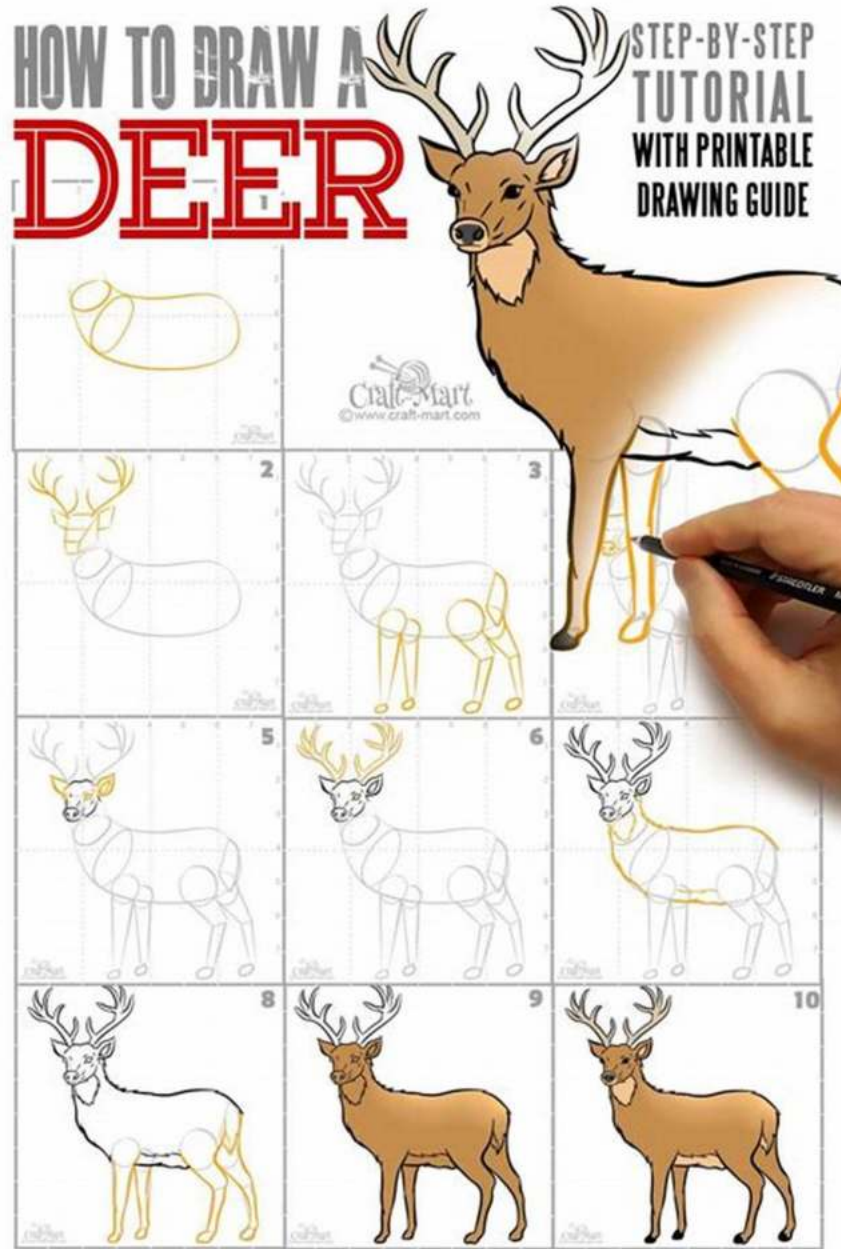

Unlock Your Creativity: Learn How To Draw Woodland Animals In Simple Steps!

Are you fascinated by the beauty and mystique of woodland animals? Do you find yourself mesmerized by their grace and charm? Well, here's your chance to bring them to life! In this tutorial, we will guide you through the simple steps of drawing your favorite woodland animals.

1. The Majestic Deer

Start by sketching the basic shape of the deer's body. Then, add details like its antlers, eyes, and ears. Gradually add more definition to its body, paying close attention to the curves and proportions. With every stroke, you'll see the deer come alive on the paper!

2. The Sly Fox

HOW TO DRAW A FOX

easy step-by-step

www.diybunker.com

The fox is known for its cunning nature and striking appearance. Begin by outlining the head and body of the fox, using gentle curves to capture its sleekness. Don't forget to add its pointy ears and intelligent eyes! As you add more details, you'll witness the fox's slyness manifest on your canvas.

4. The Wise Owl

Owls symbolize wisdom and mystery. Begin by sketching the owl's large round head and its majestic wings. Don't forget to include its perceptive eyes and sharp beak! As you add more details, you'll witness the wise owl taking shape on your paper, ready to impart its knowledge.