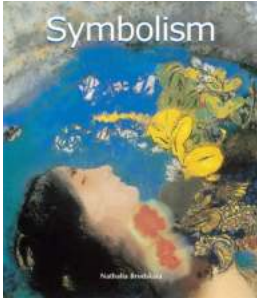

The Hidden Language of Art: A Journey through Susie Hodge's Symbolism

Symbolism is a timeless language that transcends barriers and allows artists to communicate complex ideas through visual representation. Renowned art historian and author,...