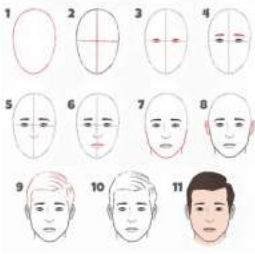

How to Draw: Woodland Animals: in simple steps

by Susie Hodge ([Print Replica] Kindle Edition)

★★★★☆ 4.5 out of 5

Language : English

File size : 101718 KB

Screen Reader : Supported

Print length : 32 pages

Learn how to draw all kinds of woodland animals using this fun and easy step-by-step method. Starting with simple shapes, Susie Hodge shows you how easy it is to develop circles, rectangles, squares and ovals into an exciting selection of animals and birds including rabbits, badgers, woodpeckers, wolves, squirrels and chipmunks. If you have never drawn before this is definitely the book for you, and there is a lot here to inspire more experienced artists too.

HOWTODRAWFORKIDS.COM
HOW TO DRAW A FACE

The Ultimate Guide: Learn How To Draw Faces In Simple Steps!

Are you fascinated by the art of drawing but feel intimidated when it comes to drawing faces? Don't worry, we've got you covered! In this comprehensive guide, we will take...